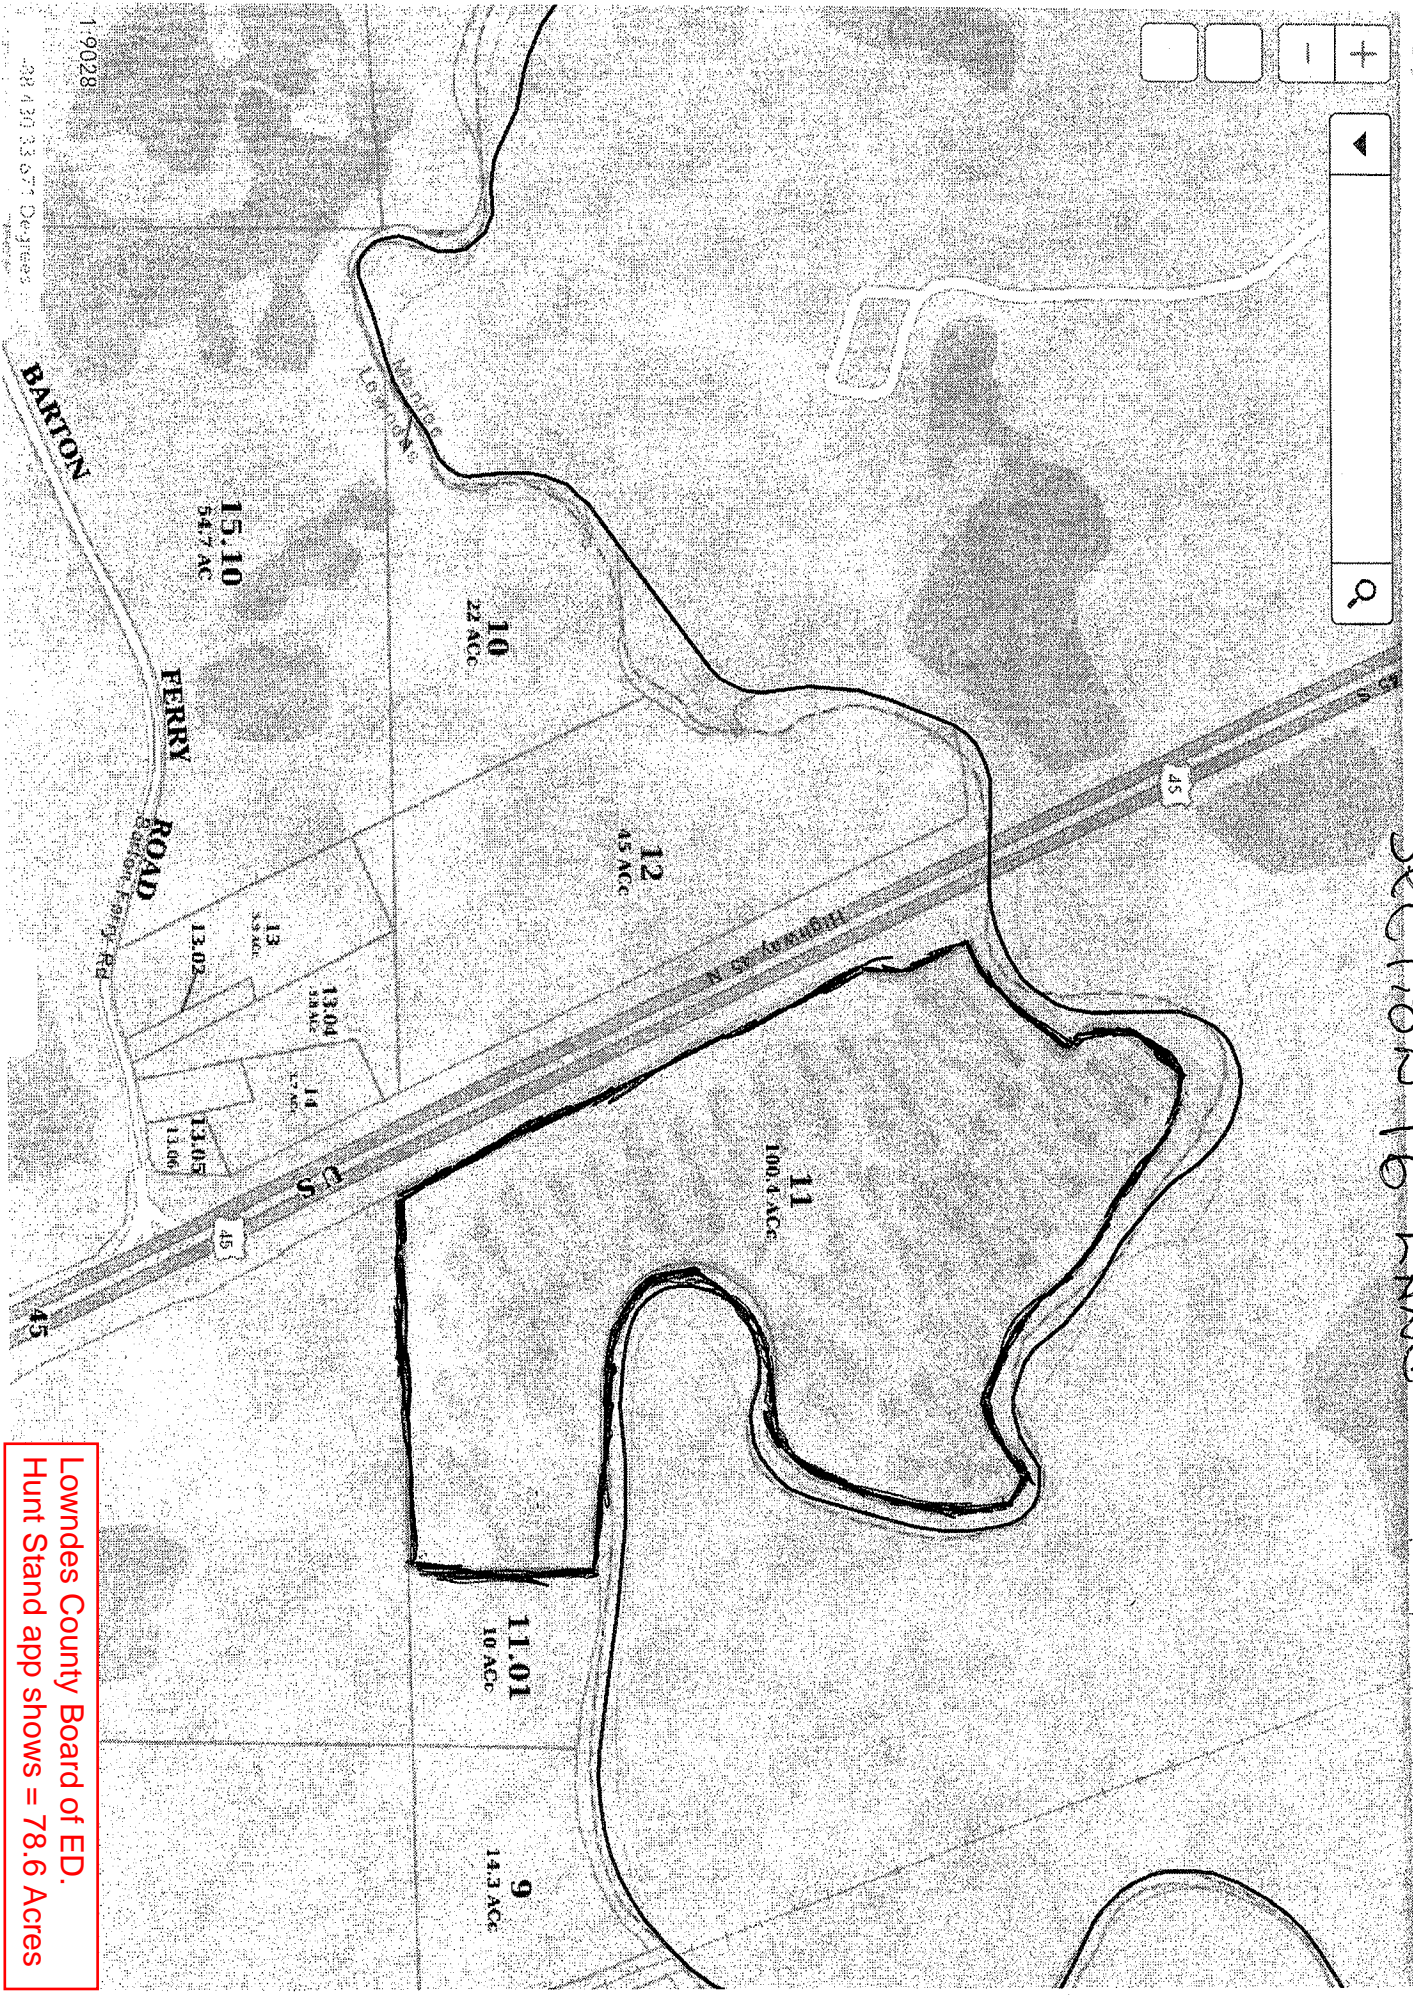

Lowndes County
Section 16 Land

1-9028
2024/10/23 3:37 PM
D:\Users\...

Lowndes County Board of ED.
Hunt Stand app shows = 78.6 Acres