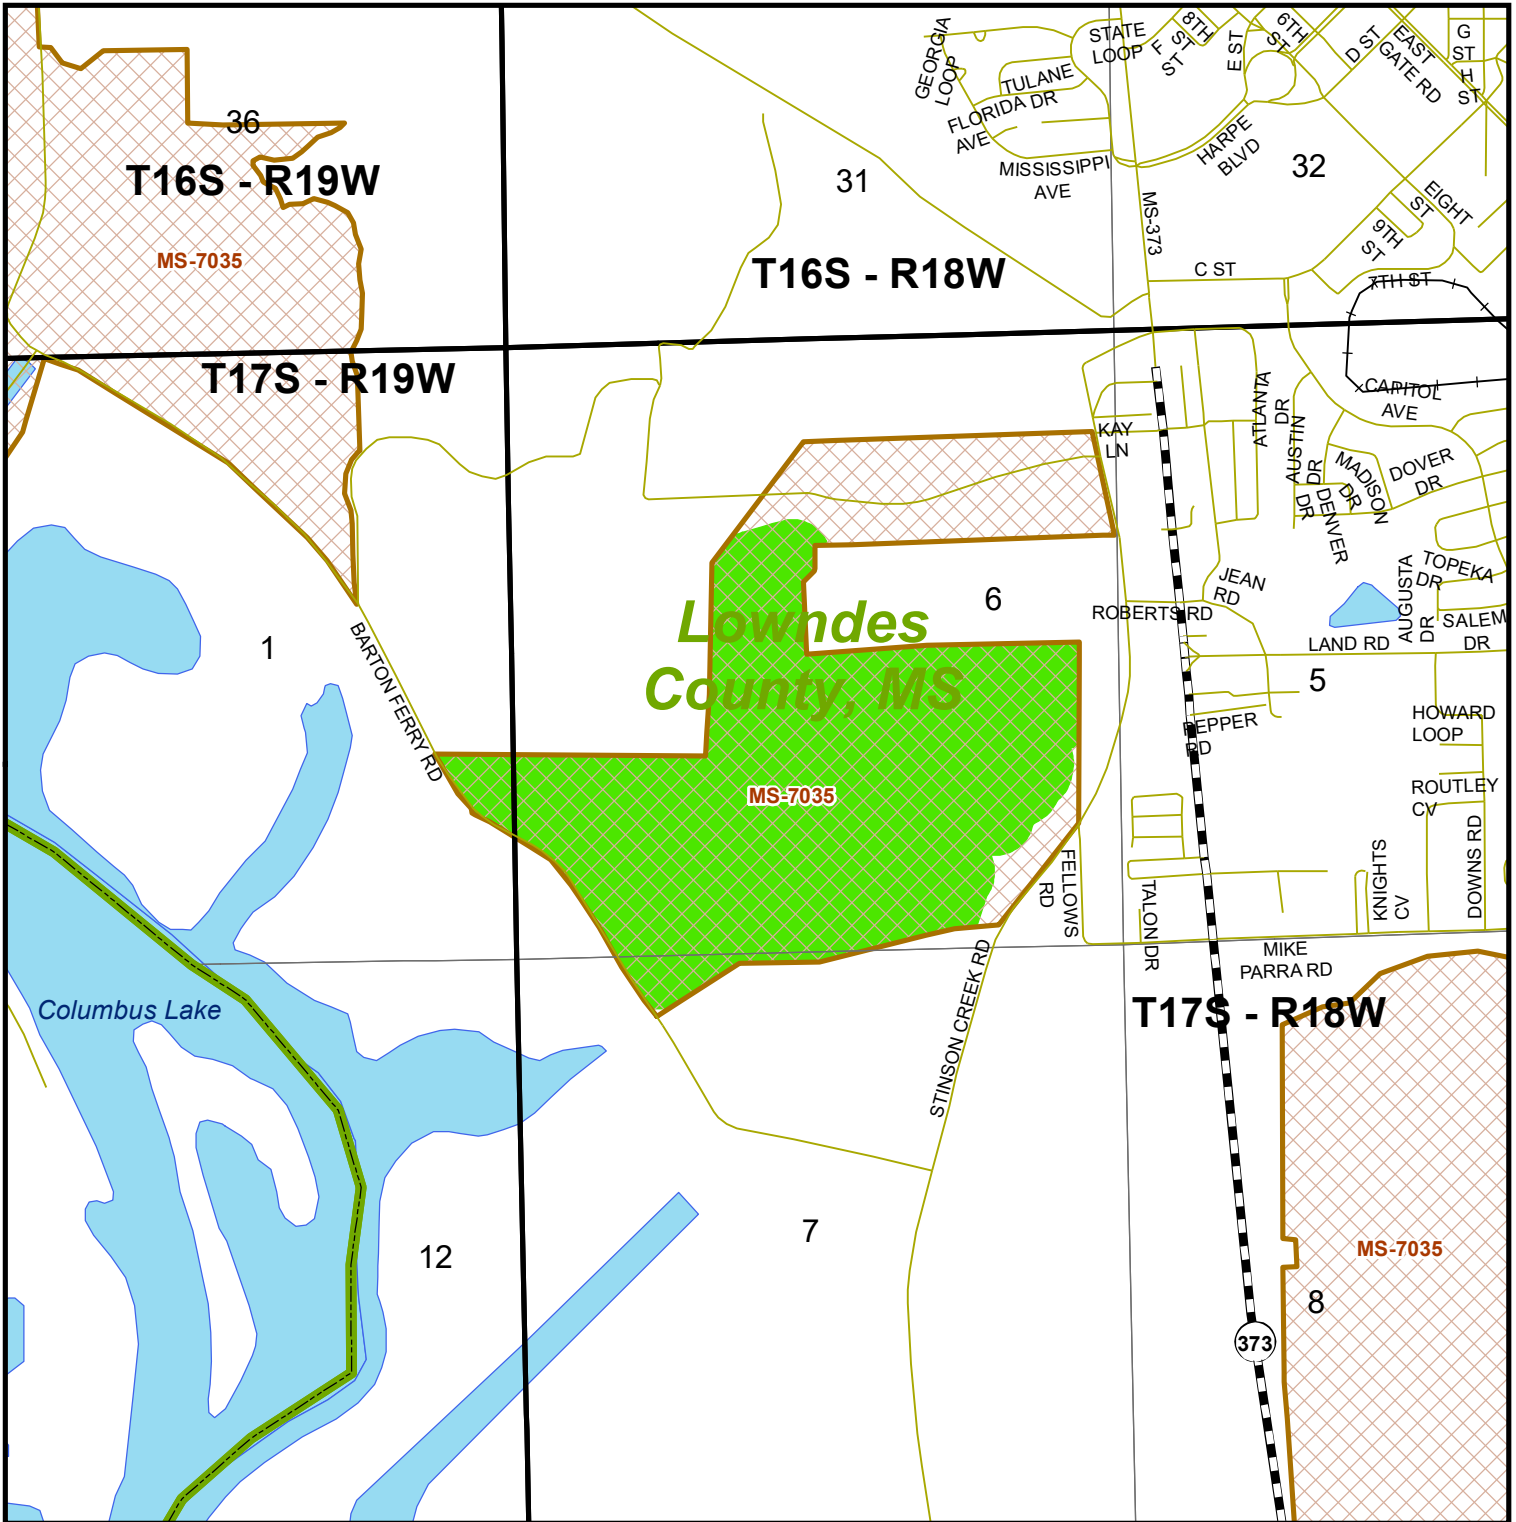

Planned Silvicultural Activities

Treatment Notification Map MS-7035

7/13/2023

* Displayed notification area includes a 300 foot buffer on planned treatment